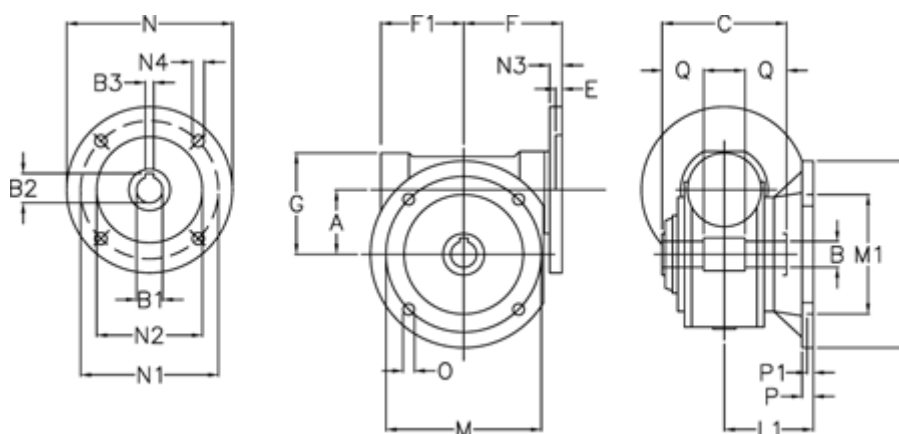

# Data Sheet

Article number: 390218501554510

Description: Worm gear  
VF 185-FC2-15-112B5, without lubrication

## Measures

A	= 185.4	F1	= 205	N2	= 180
B	= 60 H7	G	= 267	N3	= 16
B1	E7 = 28	L	= 400	N4	= 13
B2	= 31.3	L1	= 155.5	O	= 22
B3	H9 = 8	M	= 350	P	= 22
C	= 190	M1	= 280	P1	= 13
E	= 4	N	= 250	Q	= 65
F	= 217	N1	= 215		